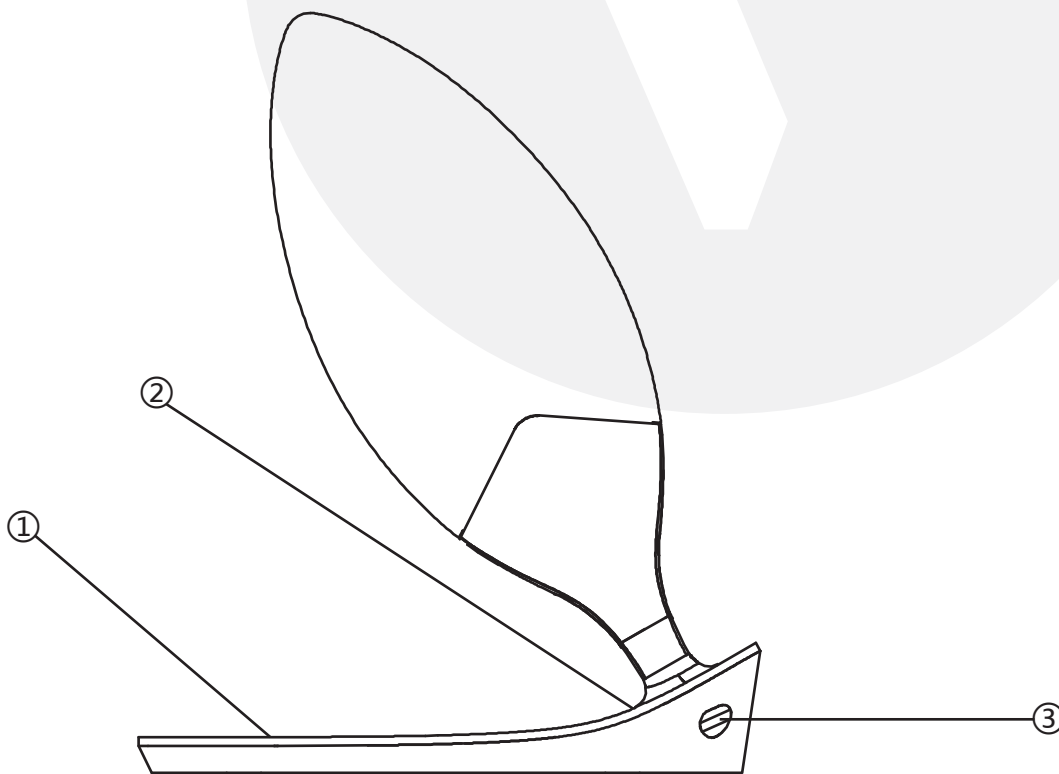

Valore Leaf Design LED Table Lamp (LTL10)

VALORE

Thank you for purchasing the Valore Leaf Design LED Table Lamp (LTL10).

Make a statement with the Valore leaf LED table lamp. Crafted from aluminum and acrylic, expect brilliant performance with a sophisticated design. Touch sensor dimmer switch allows you to easily control the intensity of brightness.

Package Contents:

- Leaf design LED table lamp
- USB charging cable

UNDERSTANDING THE PRODUCT

- ① On/Off touch switch
- ② LED light indicator
- ③ Micro USB charging port

START USING THE LED TABLE LAMP

Connect the USB charging cable into the Micro USB port on the rear of the lamp to power. When fully charged, charging indicator will turn green from red.