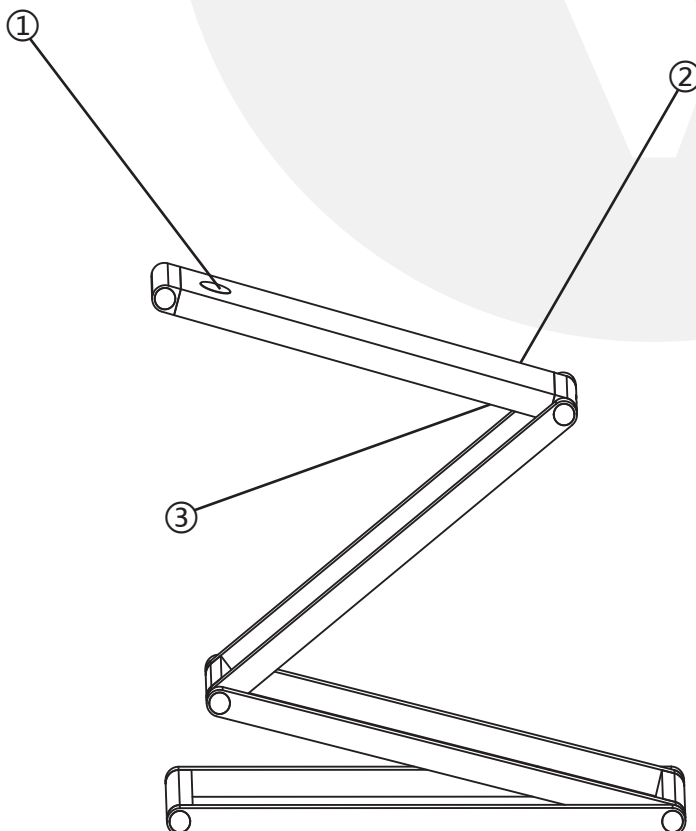

Valore Transformable LED Table Lamp (LTL11)

VALORE

Thank you for purchasing the Valore Transformable LED Table Lamp (LTL11).

Unleash your creativity with the Valore table lamp. It can be transformed into all kinds of shapes and forms according to your mood of the day or to suit the layout of your workdesk or bedside.

Important: Please read the user manual thoroughly before using your table lamp.

Specifications:

- Power input: DC5V/500mAh (max)
- Light type: 4014 LED chip
- Battery type: Built-in 1000mAh lithium battery
- Colour temperature: 5500K - 6000K
- Illumination: 105lm
- Material: Aluminum alloy
- Dimensions (L x W x H): 200 x 65 x 10mm
- Weight: 307g

Package Contents:

- Transformable LED table lamp
- USB charging cable
- Wall bracket mount

UNDERSTANDING THE PRODUCT

- ① On/Off button
- ② Micro USB charging port
- ③ LED light indicator