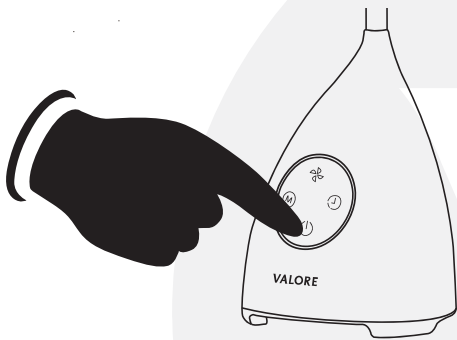

Package Contents:

- Dawnlight – Touch LED table lamp with blade-free fan
- USB charging cable (1200mm)

UNDERSTANDING THE PRODUCT

- ① Fan switch
- ② Light mode switch
- ③ Touch On/Off switch / Adjust intensity
- ④ Countdown timer touch switch
- ⑤ Turn On LED indicator / Bladeless fan
- ⑥ Power On/Off switch
- ⑦ Charging indicator
- ⑧ Charging input (DC5V/2A)(Max)

START USING THE TOUCH LED TABLE LAMP

Connect the charging cable to a power adaptor, then into the DC port on the rear of the lamp.

Switch on the LED table lamp switching the On/Off switch located at the rear of the lamp, then touch the On/Off/Adjust touch switch. Long touch the On/Off/Adjust touch switch to adjust light intensity.