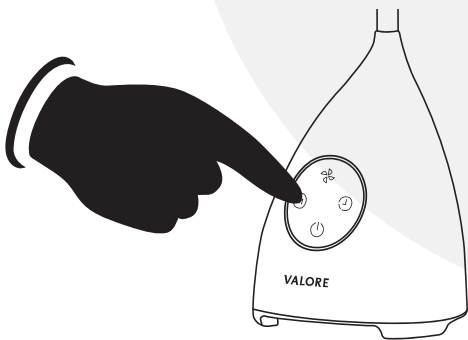

START USING THE TOUCH LED TABLE LAMP

Connect the charging cable to a power adaptor, then into the DC port on the rear of the lamp.

Switch on the LED table lamp switching the On/Off switch located at the rear of the lamp, then touch the On/Off/Adjust touch switch. Long touch the On/Off/Adjust touch switch to adjust light intensity.

Touch the Mode switch to switch between 3 lighting modes, Warm light, Cool light and Daylight. Adjust the brightness of the lamp by long pressing the On/Off/Adjust touch switch.

Long press the Countdown timer touch switch to activate a 40 minutes countdown timer. The light will flash 2 times when activated. You can reactivate the 40 minutes countdown timer by re-pressing the button again.