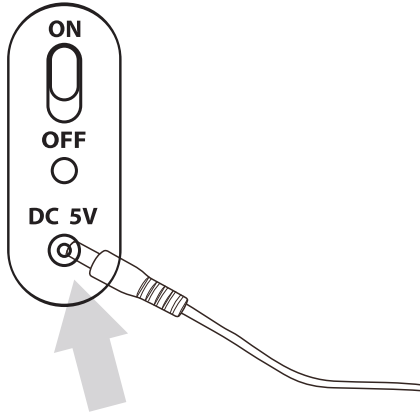

Important: Please read the user manual thoroughly before using your table lamp.

Specifications:

- Power input: DC5V/2A (max)
- Light type: 2835 LED chip
- Battery type: 2200mAh Lithium-ion rechargeable battery
- Colour temperature: 2800K (Warm light) – 6500K (Daylight)
- Illumination: 170lm
- Material: ABS
- Dimensions (L x W x H): 260 x 115 x 370mm
- Weight: 499g

Package Contents:

- Dawnlight – Touch LED table lamp with blade-free fan
- USB charging cable (1200mm)

UNDERSTANDING THE PRODUCT

- ① Fan switch
- ② Light mode switch
- ③ Touch On/Off switch / Adjust intensity
- ④ Countdown timer touch switch
- ⑤ Turn On LED indicator / Bladeless fan
- ⑥ Power On/Off switch
- ⑦ Charging indicator
- ⑧ Charging input (DC5V/2A)(Max)

START USING THE TOUCH LED TABLE LAMP

Connect the charging cable to a power adaptor, then into the DC port on the rear of the lamp.

Switch on the LED table lamp switching the On/Off switch located at the rear of the lamp, then touch the On/Off/Adjust touch switch. Long touch the On/Off/Adjust touch switch to adjust light intensity.