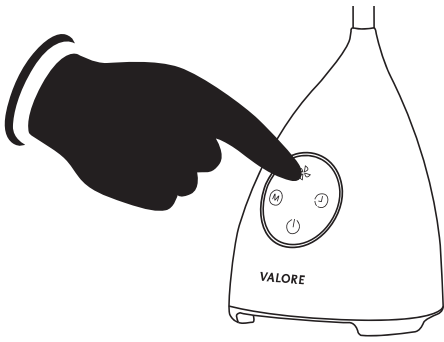

Touch the Fan switch to turn on. Touch again to off.