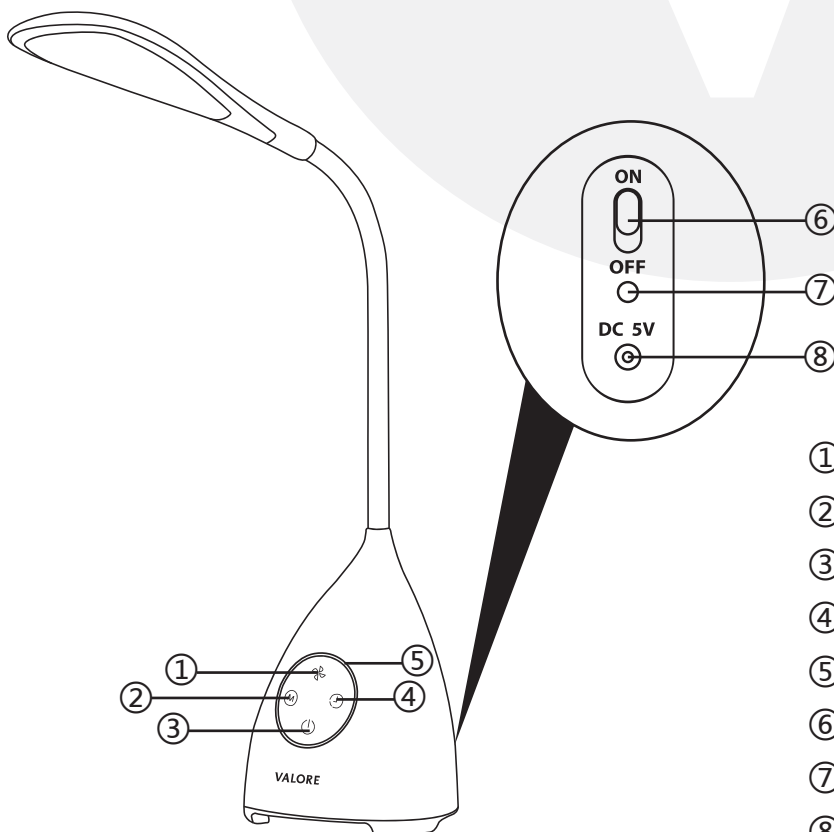

Valore Dawnlight - Touch LED Lamp with Blade-free Fan (LTL17)

VALORE

Thank you for purchasing the Valore Dawnlight - Touch LED Lamp with Blade-free Fan (LTL17).

Do double duty with this ultra adjustable gooseneck LED table lamp; brighten up your work space while enjoying it as a portable fan too. Plus, the touch sensor dimmer switch allows you to easily control the intensity of brightness and a smart countdown timer to switch the lamp off after 40mins.

Important: Please read the user manual thoroughly before using your table lamp.

Specifications:

- Power input: DC5V/2A (max)
- Light type: 2835 LED chip
- Battery type: 2200mAh Lithium-ion rechargeable battery
- Colour temperature: 2800K (Warm light) – 6500K (Daylight)
- Illumination: 170lm
- Material: ABS
- Dimensions (L x W x H): 260 x 115 x 370mm
- Weight: 499g

Package Contents:

- Dawnlight – Touch LED table lamp with blade-free fan
- USB charging cable (1200mm)

UNDERSTANDING THE PRODUCT

- ① Fan switch
- ② Light mode switch
- ③ Touch On/Off switch / Adjust intensity
- ④ Countdown timer touch switch
- ⑤ Turn On LED indicator / Bladeless fan
- ⑥ Power On/Off switch
- ⑦ Charging indicator
- ⑧ Charging input (DC5V/2A)(Max)

START USING THE TOUCH LED TABLE LAMP

Connect the charging cable to a power adaptor, then into the DC port on the rear of the lamp.

Switch on the LED table lamp switching the On/Off switch located at the rear of the lamp, then touch the On/Off/Adjust touch switch. Long touch the On/Off/Adjust touch switch to adjust light intensity.