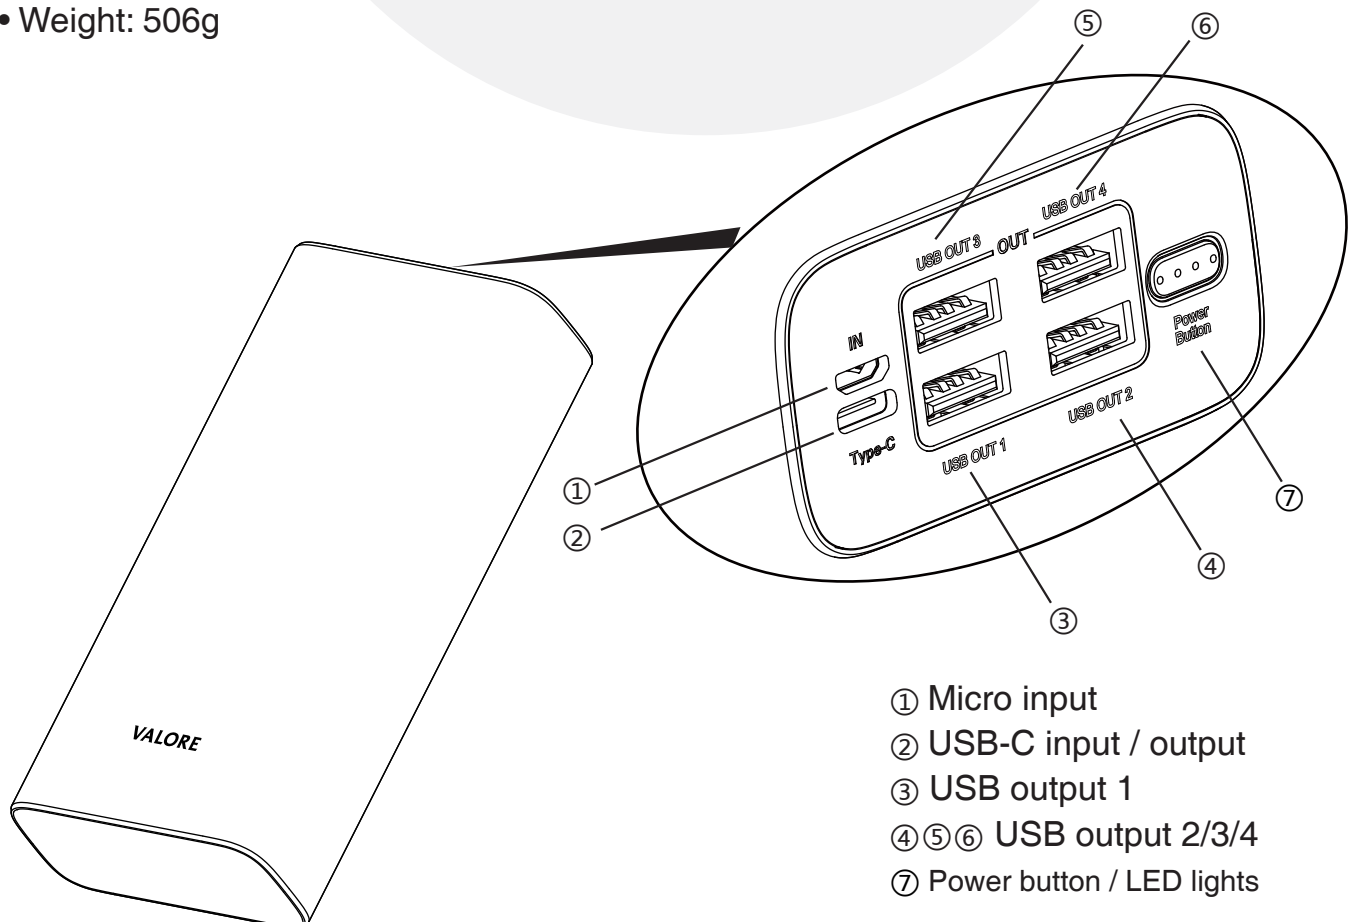

30000mAh Power Bank (PD10)

VALORE

Thank you for purchasing the Valore 30000mAh Power Bank.

Important: Please read the user manual thoroughly before using your Power Bank.

Specifications:

- Battery type: Polymer Lithium-ion
- Battery capacity: 30000mAh, 114Wh
- Micro input: 5V/2A, 9V/2A, 12V/1.5A(max)
- USB-C input: 5V/2A, 9V/2A, 12V/1.5A(max)
- USB-C output: 5V/3A, 9V/2A, 12V/2A, 20V/2.25A(max)
- USB output 1: 5V/2A, 9V/2A, 12V/1.5A(max)
- USB output 2/3/4: 5V/2.1A (max)
- Charging time: 16 hours (5V/2A)
- Recharging cycle: 300 times cycle
- Operating temperature: 0°C to 35°C
- Material: ABS + PC
- Dimensions (H x W x D): 145 x 69 x 34mm
- Weight: 506g

Package Contents:

- 45W-PD 30000mAh power bank
- USB to USB-C charging cable
- Soft pouch