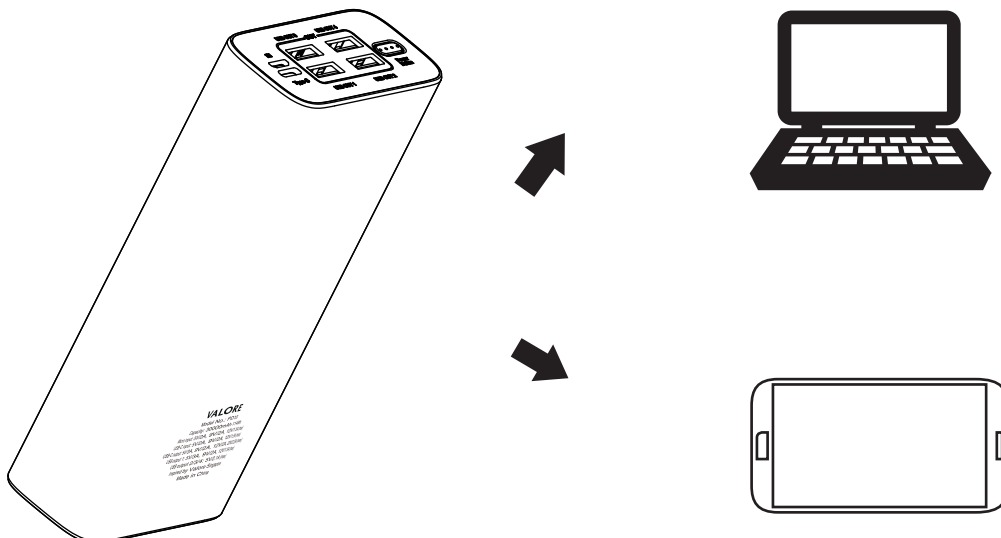

3) Discharging

Connect the power bank to your mobile device. The 4 LED lights will be all off after full discharge. Remove the cable and Stop discharging, the LED lights will be on for 30 seconds and then enter standby.