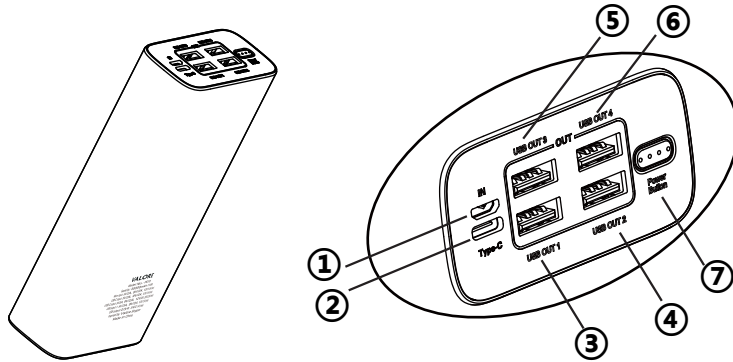

START USING THE 45W-PD 30000MAH POWER BANK

1) Charging the power bank

Connect USB-C port (port ②) to the USB adaptor using the USB-C charging cable provided. Or connect Micro port (port ①) to the USB adaptor using a Micro charging cable.

The 4 LED lights (⑦) indicate battery power. When charging the power bank, the LED lights show white lamp and display the power by point flash.

When the 4 LED lights are on, it indicates that the battery is fully charged.

When the charger is removed, the indicator goes off after 30 seconds and enters standby.