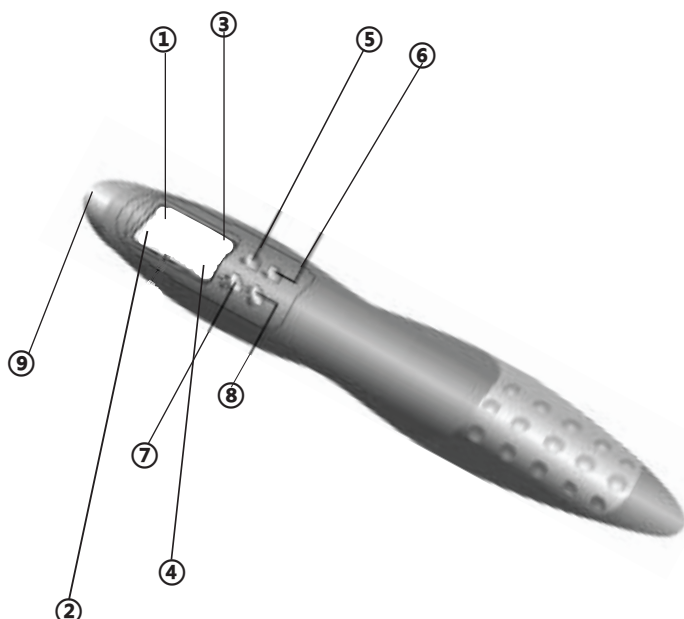

Valore 2-Digital Cordless Jump Rope (SR-100)

VALORE

Thank you for purchasing the Valore Digital Cordless Jump Rope.

Cordless technology now lets you use less space to skip without tripping on messy cables or ropes. Train like a pro and keep track of your number of skips, effective workout time and calories burnt by viewing the digital panel.

Important: Please read the user manual thoroughly before using your Digital Cordless Jump Rope.

Specifications:

- Automatic jump count: up to 9,999
- Calorie consumption count display: Up to 999
- Weight Setting: 20 - 110kgs
- Alarm Setting: 1 - 60 min
- Battery: CR2032 battery (included)
- Material: ABS + Rubber + PVC
- Dimensions (L x W x H): 175 x 26 x 26mm
- Weight: 157g

Package Contents:

- Digital jump rope handles
- Cordless cable
- Screwdriver

UNDERSTANDING THE PRODUCT

- ① Weight (W)
- ② Time (T)
- ③ Lap (L)
- ④ Calories count (C)
- ⑤ Set
- ⑥ Up
- ⑦ Reset/ON
- ⑧ Down
- ⑨ Cord attachment