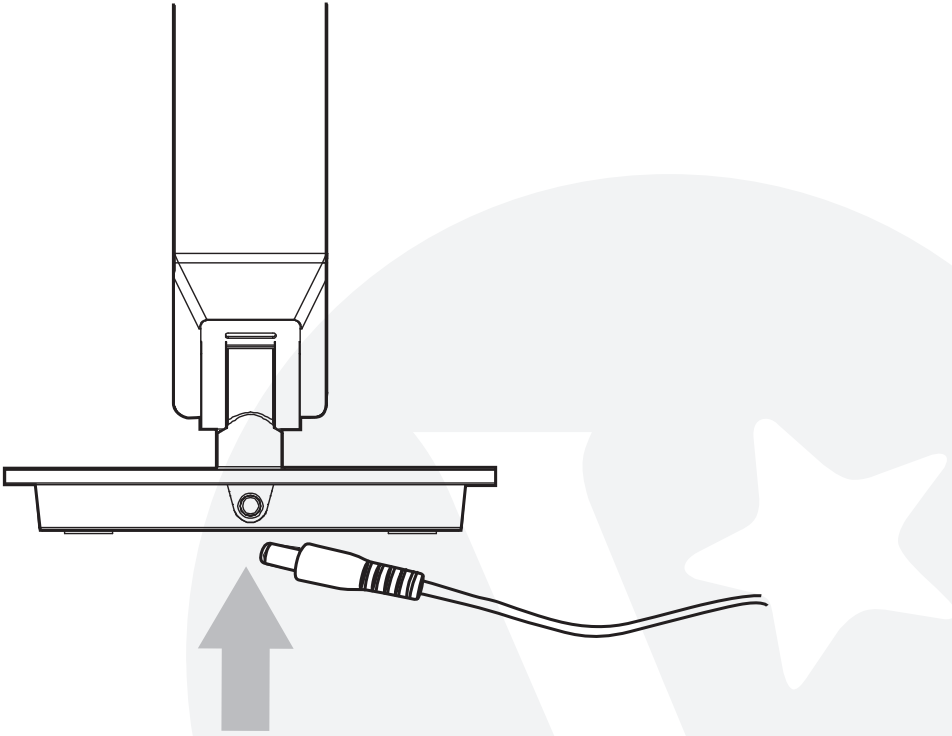

START USING THE TOUCH LED TABLE LAMP

1) Charging the touch LED Table Lamp (1.0A USB adapter to wall plug)

Adjust the table lamp to a working position and plug the AC adapter into the AC port located at the back of the table lamp and connect it to a wall plug.

Note: Please note that the AC adapter provided should not be used to charge/power up other products.