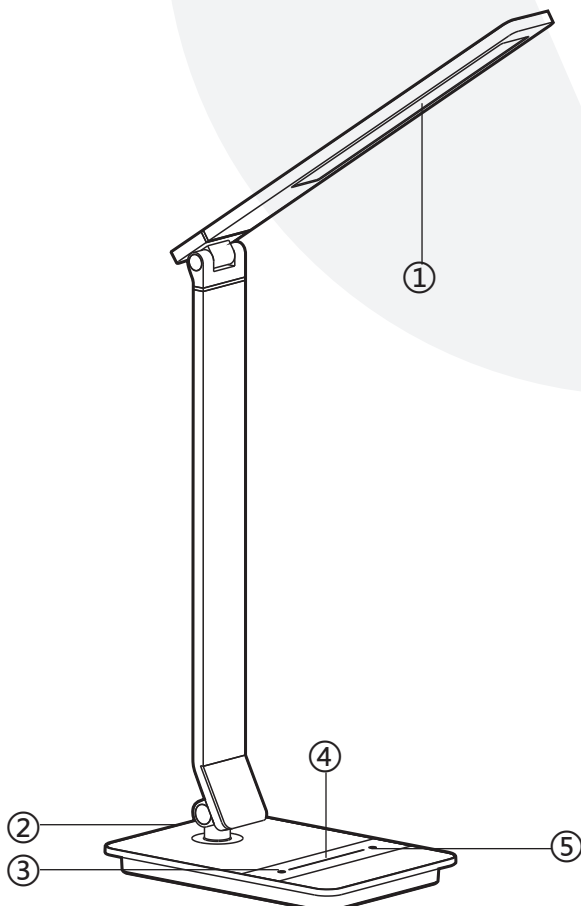

## Specifications:

- Input: DC12V/1.5A
- Voltage: 100-240V
- Power: 9W
- LED: 2835 LED Chip
- Illumination: 200lm – 460lm
- Colour temperature: 3000K – 6000k
- Material: Aluminium alloy
- Dimensions (L x W x H): 180 x 120 x 385mm
- Weight: 825g

## UNDERSTANDING THE PRODUCT

- ① LED light
- ② AC port
- ③ ON/OFF switch
- ④ Brightness control strip
- ⑤ Mode switch