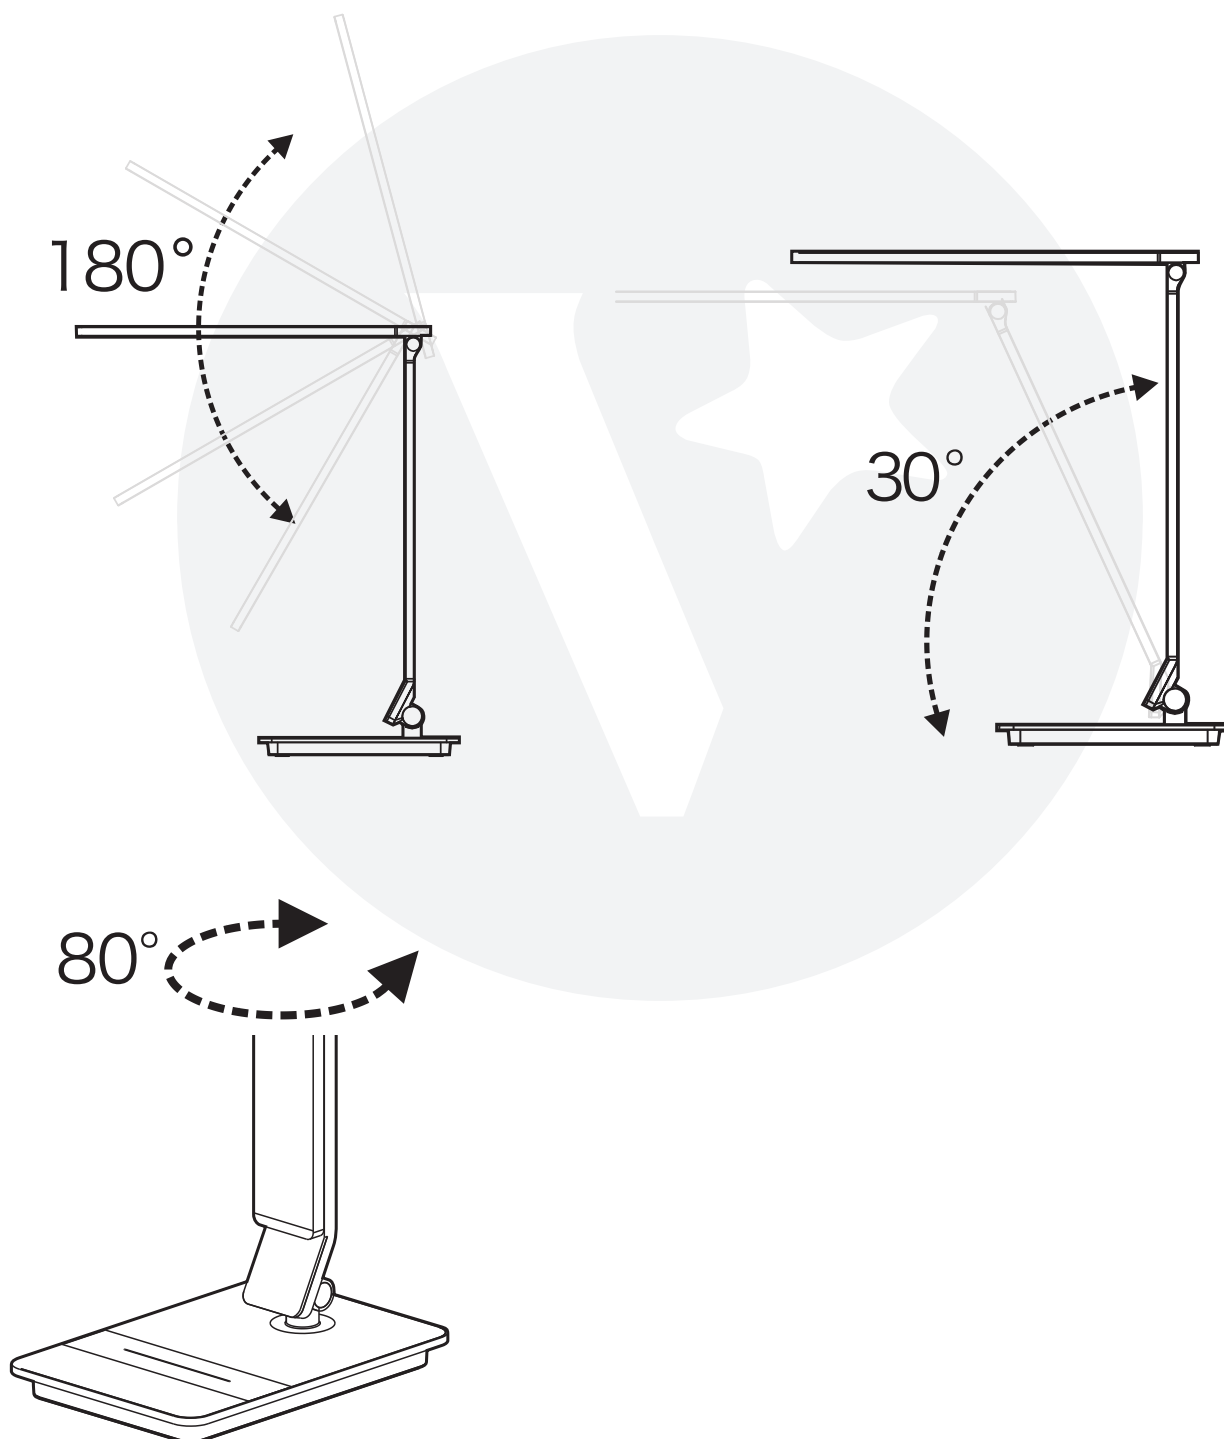

4) Adjusting the table lamp colour temperature

Press the 'M' button to adjust the colour temperature of the LED table lamp.

5) Proper use of table lamp

Do not exceed the safety angles as shown below. Do not adjust the angle of the table lamp too often, as doing so will damage and wear off the joints of the table lamp, causing it to be loose. If the lamp joint is loose, you could tighten up the screw located at the joint.

Do not exert too much force on the lamp head to avoid toppling the table lamp causing damage.