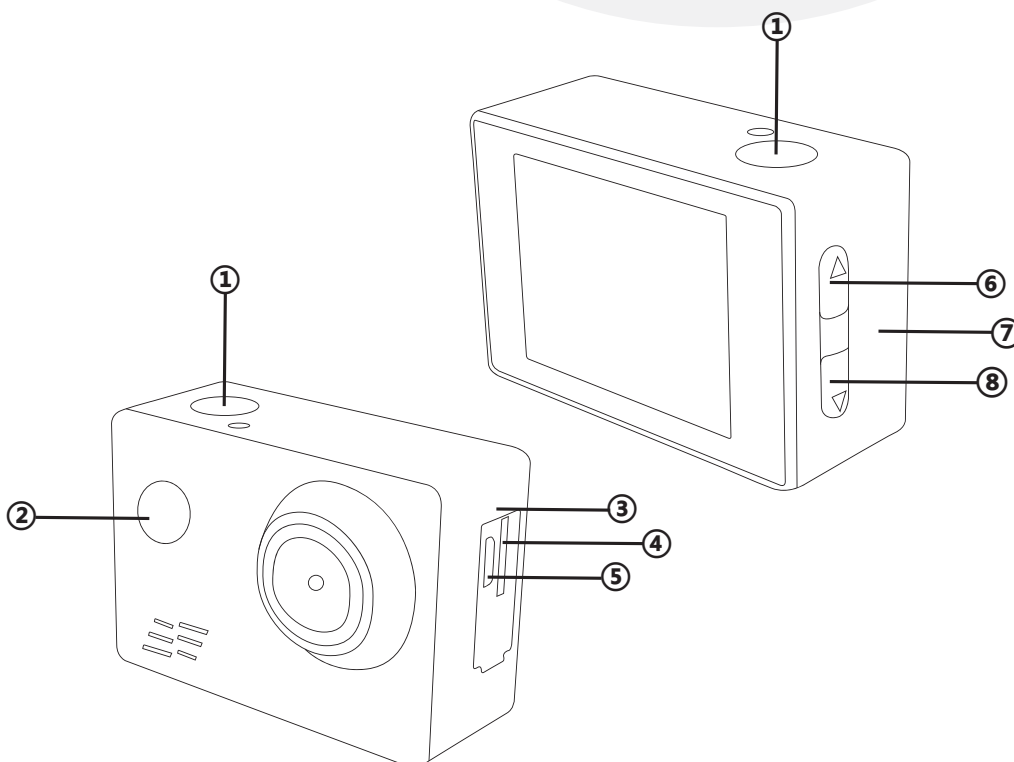

## Specifications:

- Image sensor: Sony 175
- LCD: 2.0" TFT screen
- Lens: 160° wide angle
- Resolution: 3840 x 2160P @4K, 30fps  
2688 x 1520P @2.7K, 30fps  
1920 x 1080P @30fps, 60fps  
1280 x 720P @30fps, 60fps, 120fps
- Photo resolution: 16M / 12M / 8M / 5M / 2M
- Input: 5V/1A
- WiFi distance: Up to 10m
- Battery type: 700mAh Lithium polymer battery
- Video format: MP4
- Video codec: H264
- Photo format: JPG
- Dimensions (L x W x H): 59 x 29 x 41mm
- Weight: 148g (with battery and waterproof case)

## UNDERSTANDING THE PRODUCT

- ① OK
- ② Power / Mode
- ③ Mic
- ④ Micro SD card slot
- ⑤ USB port
- ⑥ Up / WiFi
- ⑦ Speaker
- ⑧ Down