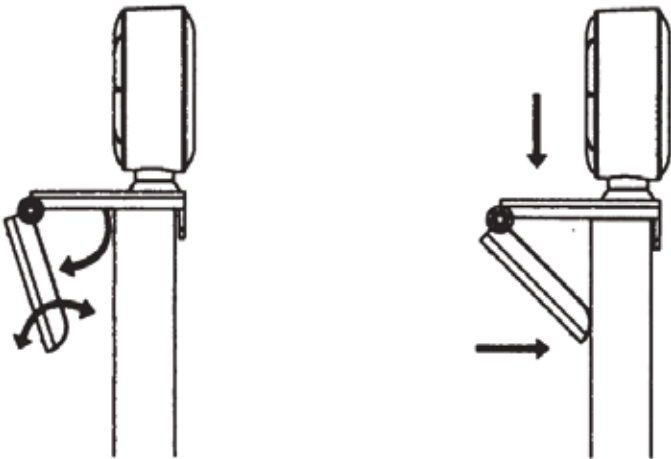

Specifications:

- Optimal sensor: CMOS
- Lens: 80° wide view
- Resolution: 1920 x 1080 @30fps
1280 x 720 @30fps
640 x 480 @30fps
- Input: 5V/1A
- Focus range: 20cm
- Video format: AVI
- Photo format: BMP/JPG
- Connection type: USB-A 2.0
- Cable length: 120cm

Package Contents:

- Webcam x 1
- Privacy cover x 2
- Mount
- Car charger

UNDERSTANDING THE PRODUCT

START USING THE WEBCAM

Install Webcam

Put the webcam where you want it - on a computer display, desktop or a tripod.

For placement on computer display, open webcam clip. Place webcam on top of the display and make sure clip is firmly mounted.

Connect webcam to computer via the USB interface.

There might be a film to protect the webcam.
Please peel off protective film to ensure clear visual.