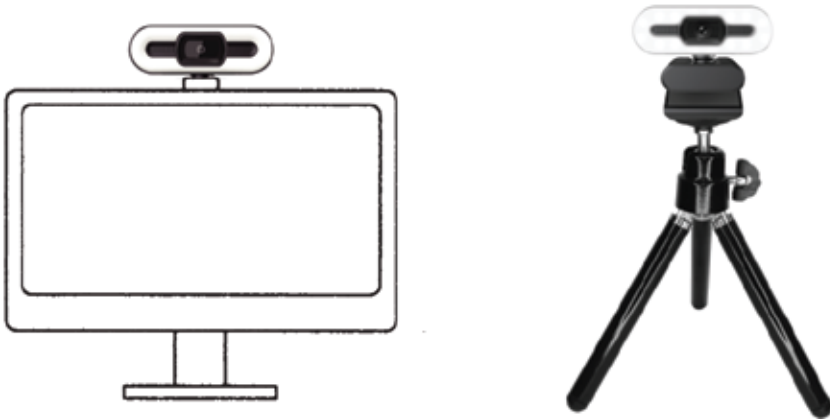

Thank you for purchasing Valore Webcam With Ring Light (VMS64).

- 1080P Full HD
- Autofocus
- Built-in microphone
- Plug & play
- Brightness control

Important: Please read the user manual thoroughly before using your webcam.

Specifications:

- Optimal sensor: CMOS
- Lens: 80° wide view
- Resolution: 1920 x 1080 @30fps
1280 x 720 @30fps
640 x 480 @30fps
- Input: 5V/1A
- Focus range: 20cm
- Video format: AVI
- Photo format: BMP/JPG
- Connection type: USB-A 2.0
- Cable length: 120cm

Package Contents:

- Webcam x 1
- Privacy cover x 2
- Mount
- Car charger

UNDERSTANDING THE PRODUCT

START USING THE WEBCAM

Install Webcam

Put the webcam where you want it - on a computer display, desktop or a tripod.