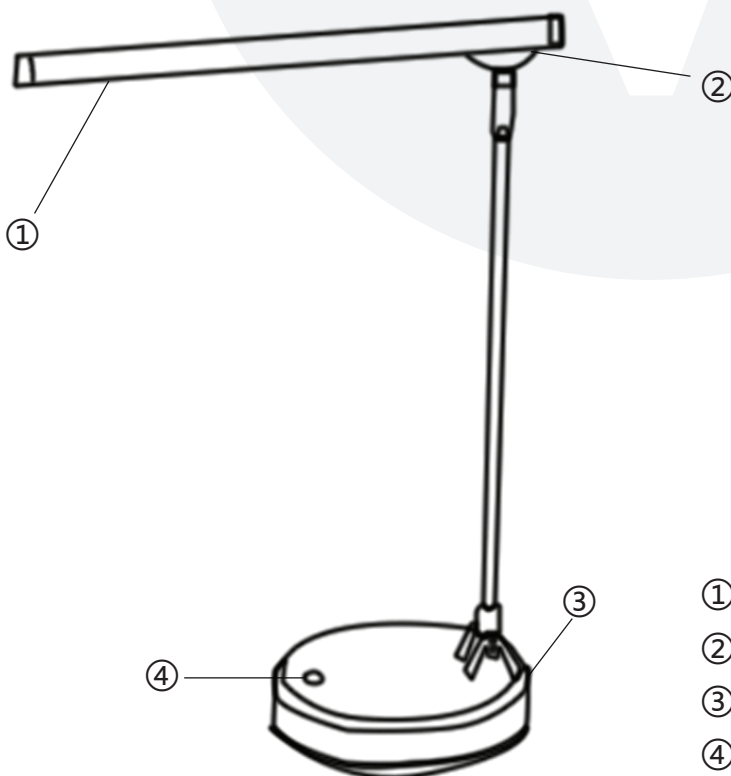

Thank you for purchasing the Valore LED Table Lamp (V-LTL9307)

With a full dimming function and ultra-flexible upper and lower lamp joint design, the contemporary look for this aluminum-finish lamp makes it an ideal addition for your work desk or bedside

Important: Please read the user manual thoroughly before using your table lamp.

Specifications:

- Input: DC5V/2A
- Voltage: 100 - 240V
- Power: 6W
- LED: 2835 LED Chip
- Battery type: 3 x AA battery (not included)
- Illumination: 720-750lm
- Colour temperature: 5000-6500k
- Material: Aluminium alloy
- Dimensions (L x W x H): 130 x 130 x 390mm
- Weight: 1060g

Package Contents:

- LED table lamp
- AC Adapter

UNDERSTANDING THE PRODUCT

- ① LED light
- ② Rotating shaft
- ③ DC port
- ④ On/Off Switch

START USING THE LED TABLE LAMP

1) Lamp adjustment range

Clockwise or counterclockwise rotation of 270° , 180° up and down to adjust the maximum.
Over adjusting the angle will cause damage to the joint function.

2) Battery

Emergency batteries : 3 x AA battery (not included)

Lamp comes with AC Adapter.

3) Lamp axes range

180 ° rotation clockwise or counterclockwise. Over adjusting the angle, can lead to joint damage and even functional wires to break.