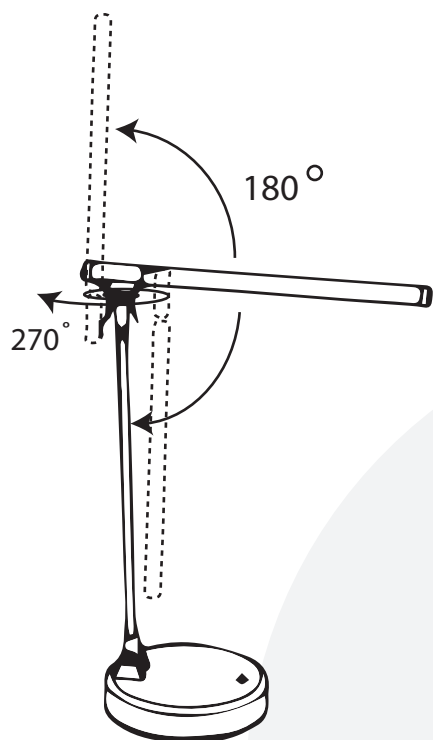

Important: Please read the user manual thoroughly before using your table lamp.

Specifications:

- Input: DC5V/2A
- Voltage: 100 - 240V
- Power: 6W
- LED: 2835 LED Chip
- Battery type: 3 x AA battery (not included)
- Illumination: 720-750lm
- Colour temperature: 5000-6500k
- Material: Aluminium alloy
- Dimensions (L x W x H): 130 x 130 x 390mm
- Weight: 1060g

Package Contents:

- LED table lamp
- AC Adapter

UNDERSTANDING THE PRODUCT

- ① LED light
- ② Rotating shaft
- ③ DC port
- ④ On/Off Switch

START USING THE LED TABLE LAMP

1) Lamp adjustment range

Clockwise or counterclockwise rotation of 270° , 180° up and down to adjust the maximum.
Over adjusting the angle will cause damage to the joint function.

2) Battery

Emergency batteries : 3 x AA battery (not included)

Lamp comes with AC Adapter.

3) Lamp axes range

180 ° rotation clockwise or counterclockwise. Over adjusting the angle, can lead to joint damage and even functional wires to break.