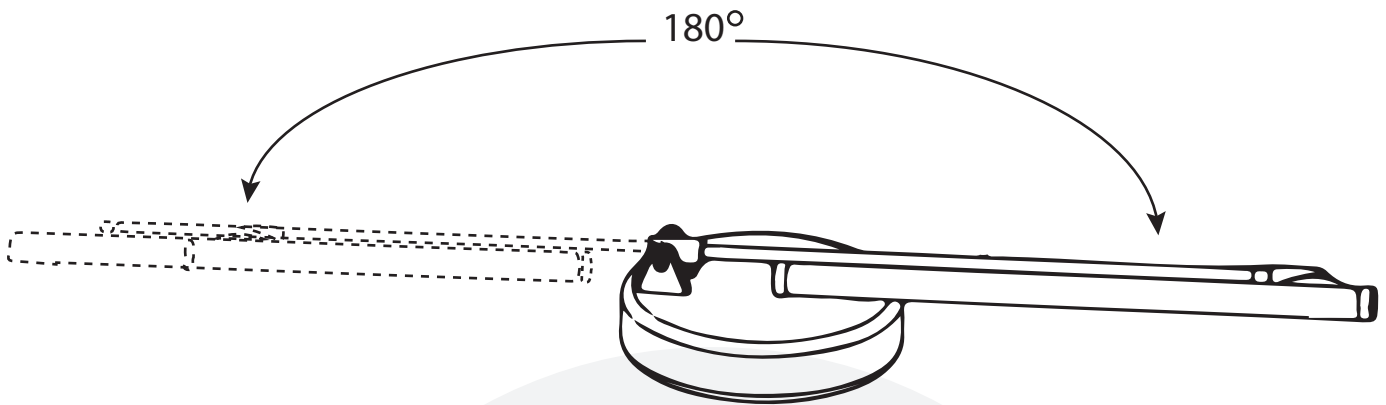

Package Contents:

- LED table lamp
- AC Adapter

UNDERSTANDING THE PRODUCT

- ① LED light
- ② Rotating shaft
- ③ DC port
- ④ On/Off Switch

START USING THE LED TABLE LAMP

1) Lamp adjustment range

Clockwise or counterclockwise rotation of 270° , 180° up and down to adjust the maximum.
Over adjusting the angle will cause damage to the joint function.

2) Battery

Emergency batteries : 3 x AA battery (not included)

Lamp comes with AC Adapter.

3) Lamp axes range

180 ° rotation clockwise or counterclockwise. Over adjusting the angle, can lead to joint damage and even functional wires to break.